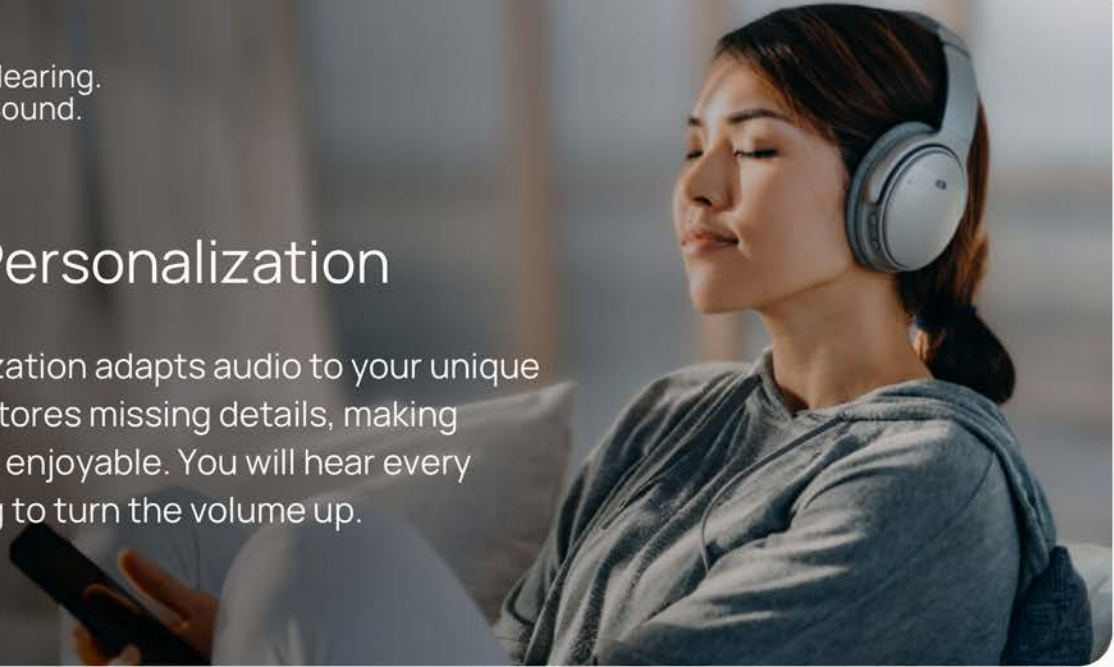

Mimi Sound Personalization

Mimi Sound Personalization adapts audio to your unique hearing ability and restores missing details, making music richer and more enjoyable. You will hear every detail without needing to turn the volume up.